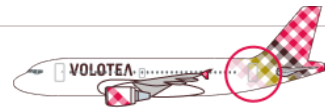

## POCKET SIZE FOLD

Fold your boarding pass and keep it until you get to your destination. Have a nice flight.

## AT THE AIRPORT: THU 09 APR

Valid travel documents are required for flying with Volotea.

CHECK-IN DESK OPENS	08:45
CHECK-IN DESK CLOSES	10:05
BOARDING STARTS 40 min before take-off	10:05
BOARDING ENDS 20 min before take-off	10:25
TAKE-OFF	10:45
ARRIVAL	12:10